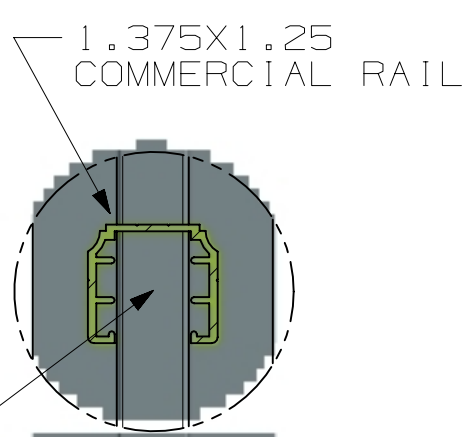

DETAIL B  
SCALE 1:2

DETAIL D  
SCALE 1:4

DETAIL C  
SCALE 1:2

SECTION A - A

- POST OPTIONS
- 2" X 2" X .080" WALL
  - 2" X 2" X .125" WALL
  - 2 1/2" X 2 1/2" X .100" WALL
  - 3" X 3" X .125" WALL

HEIGHT	A
3'	30"
3 1/2'	36"
4'	42"
4 1/2'	48"
5'	54"
6'	66"

3D CAD MASTER PART NAME:

ALL DIMENSIONS IN INCHES

ULTRA ALUMINUM MANUFACTURING, INC.  
2124 GRAND COMMERCE DR. HOWELL, MI 48855  
PHONE (800) 656-4420 FAX (800) 646-7429

FIRST ISSUED  
DRAWN BY  
CHECKED BY  
APPROVED BY

TITLE  
UAF-200 FLAT TOP FLUSH BOTTOM  
COMMERCIAL WITH CIRCLES

SCALE 1:1

SIZE DRG NO. C  
UAF-200 FLAT TOP FLUSH BOTTOM COMMERCIAL W CIRCLES 6X6

REV

SHEET 1 OF 1