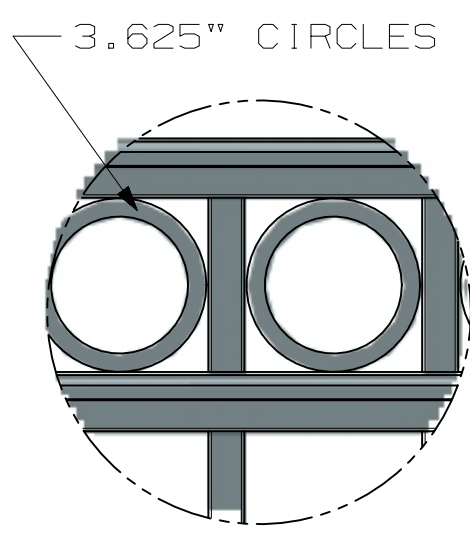

DETAIL B  
SCALE 1:2

DETAIL D  
SCALE 1:4

DETAIL C  
SCALE 1:2

SECTION A - A

- POST OPTIONS
- 2" X 2" X .080" WALL
  - 2" X 2" X .125" WALL
  - 2 1/2" X 2 1/2" X .100" WALL
  - 3" X 3" X .125" WALL

HEIGHT	A
3'	30"
3 1/2'	36"
4'	42"
4 1/2'	48"
5'	54"
6'	66"

3D CAD MASTER PART NAME:

ALL DIMENSIONS IN INCHES

ULTRA ALUMINUM MANUFACTURING, INC.  
2124 GRAND COMMERCE DR. HOWELL, MI 48855  
PHONE (800) 656-4420 FAX (800) 646-7429

FIRST ISSUED  
DRAWN BY  
CHECKED BY  
APPROVED BY

TITLE  
UAF-200 FLAT TOP FLUSH BOTTOM  
COMMERCIAL WITH CIRCLES

SCALE 1:1

SIZE DRG NO. C  
UAF-200 FLAT TOP FLUSH BOTTOM COMMERCIAL W CIRCLES 6X6

REV

SHEET 1 OF 1