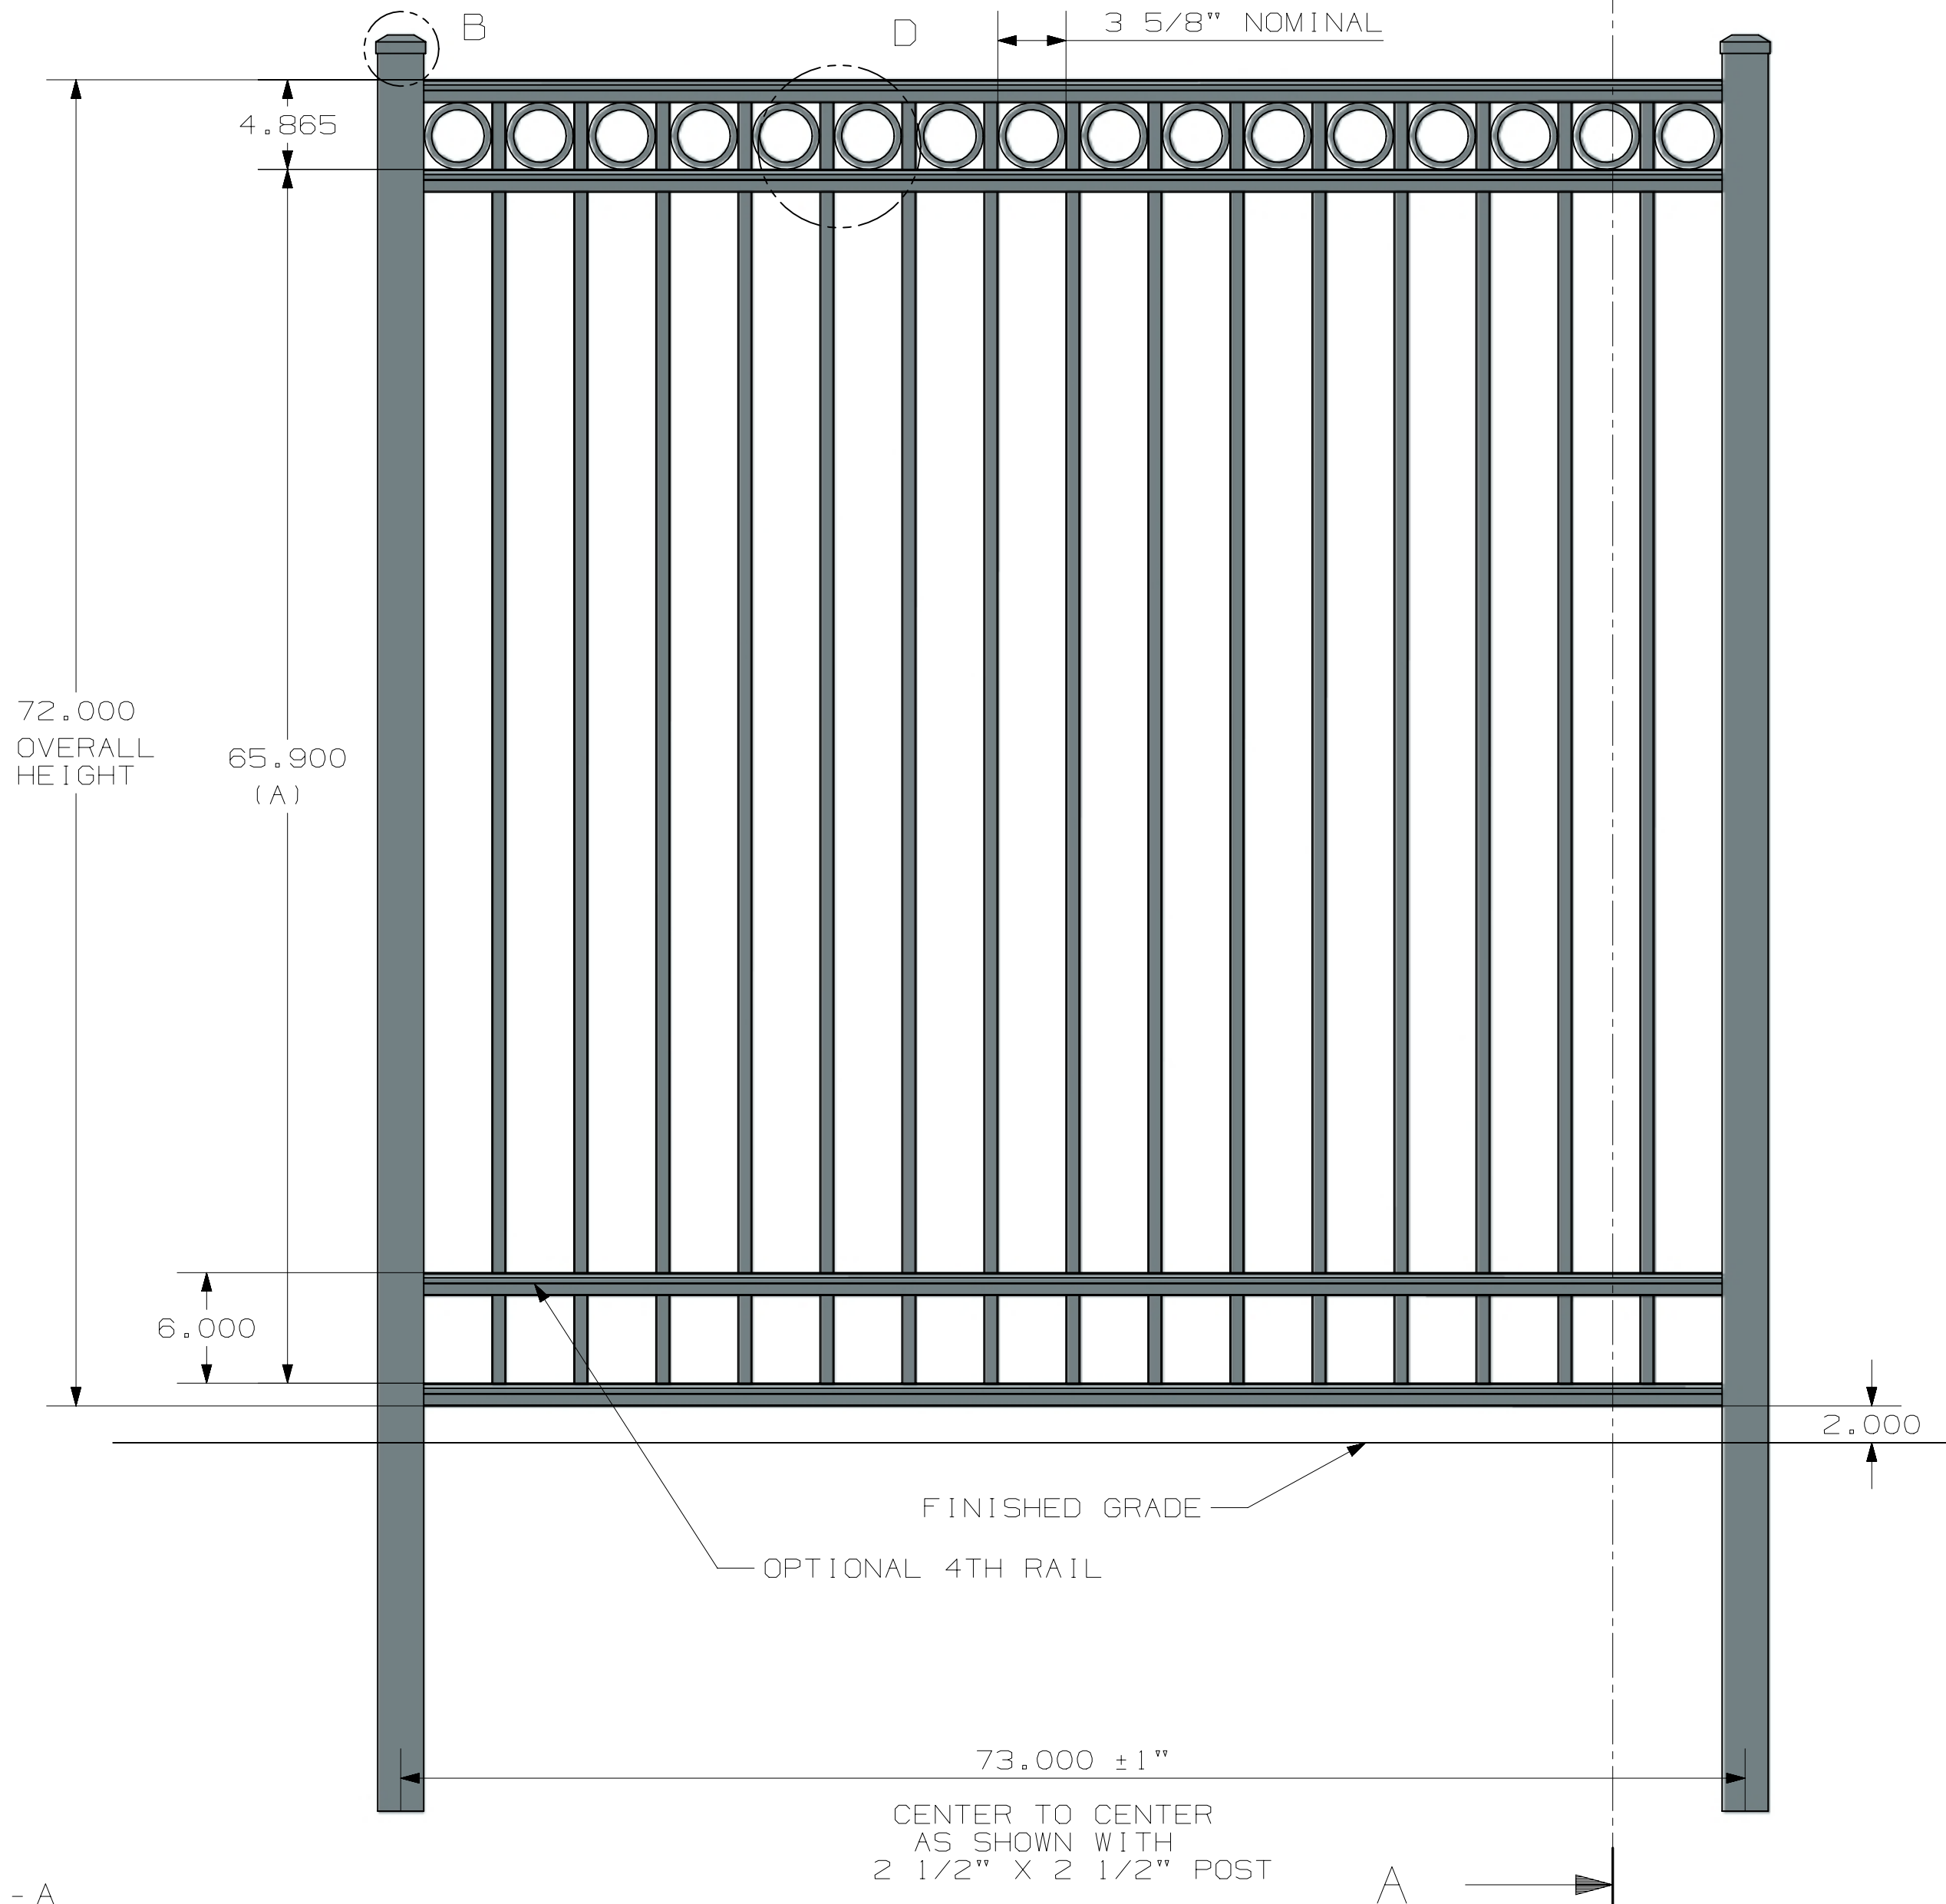

DETAIL B  
SCALE 1:2

DETAIL D  
SCALE 1:4

DETAIL C  
SCALE 1:2

SECTION A - A

- POST OPTIONS
- 2" X 2" X .080" WALL
  - 2" X 2" X .125" WALL
  - 2 1/2" X 2 1/2" X .100" WALL
  - 3" X 3" X .125" WALL

HEIGHT	A
3'	30"
3 1/2'	36"
4'	42"
4 1/2'	48"
5'	54"
6'	66"

TITLE  
UAF-200 FLAT TOP FLUSH BOTTOM  
COMMERCIAL WITH CIRCLES

SCALE 1:1

SIZE DRG NO. C  
UAF-200 FLAT TOP FLUSH BOTTOM COMMERCIAL W CIRCLES 6X6

REV

SHEET 1 OF 1