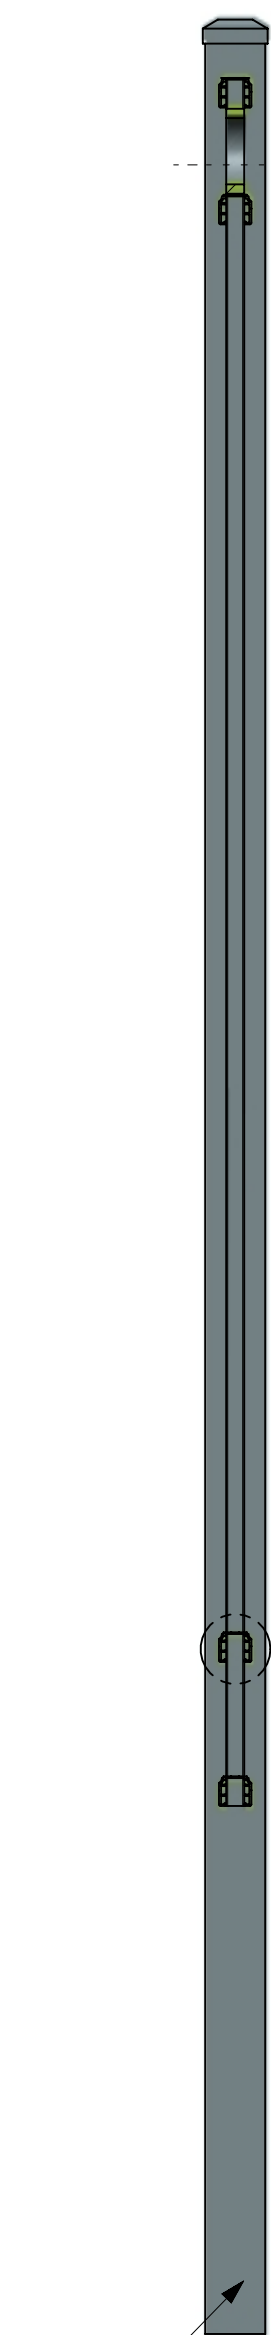

DETAIL B  
SCALE 1:2

DETAIL D  
SCALE 1:4

DETAIL C  
SCALE 1:2

SECTION A - A

- POST OPTIONS
- 2" X 2" X .080" WALL
  - 2" X 2" X .125" WALL
  - 2 1/2" X 2 1/2" X .100" WALL
  - 3" X 3" X .125" WALL

HEIGHT	A
3'	30"
3 1/2'	36"
4'	42"
4 1/2'	48"
5'	54"
6'	66"

3D CAD MASTER PART NAME:

ALL DIMENSIONS IN INCHES

ULTRA ALUMINUM MANUFACTURING, INC.  
2124 GRAND COMMERCE DR. HOWELL, MI 48855  
PHONE (800) 656-4420 FAX (800) 646-7429

FIRST ISSUED  
DRAWN BY  
CHECKED BY  
APPROVED BY

TITLE  
UAF-200 FLAT TOP FLUSH BOTTOM  
COMMERCIAL WITH CIRCLES

SCALE 1:1

SIZE DRG NO. C  
UAF-200 FLAT TOP FLUSH BOTTOM COMMERCIAL W CIRCLES 6X6

REV

SHEET 1 OF 1